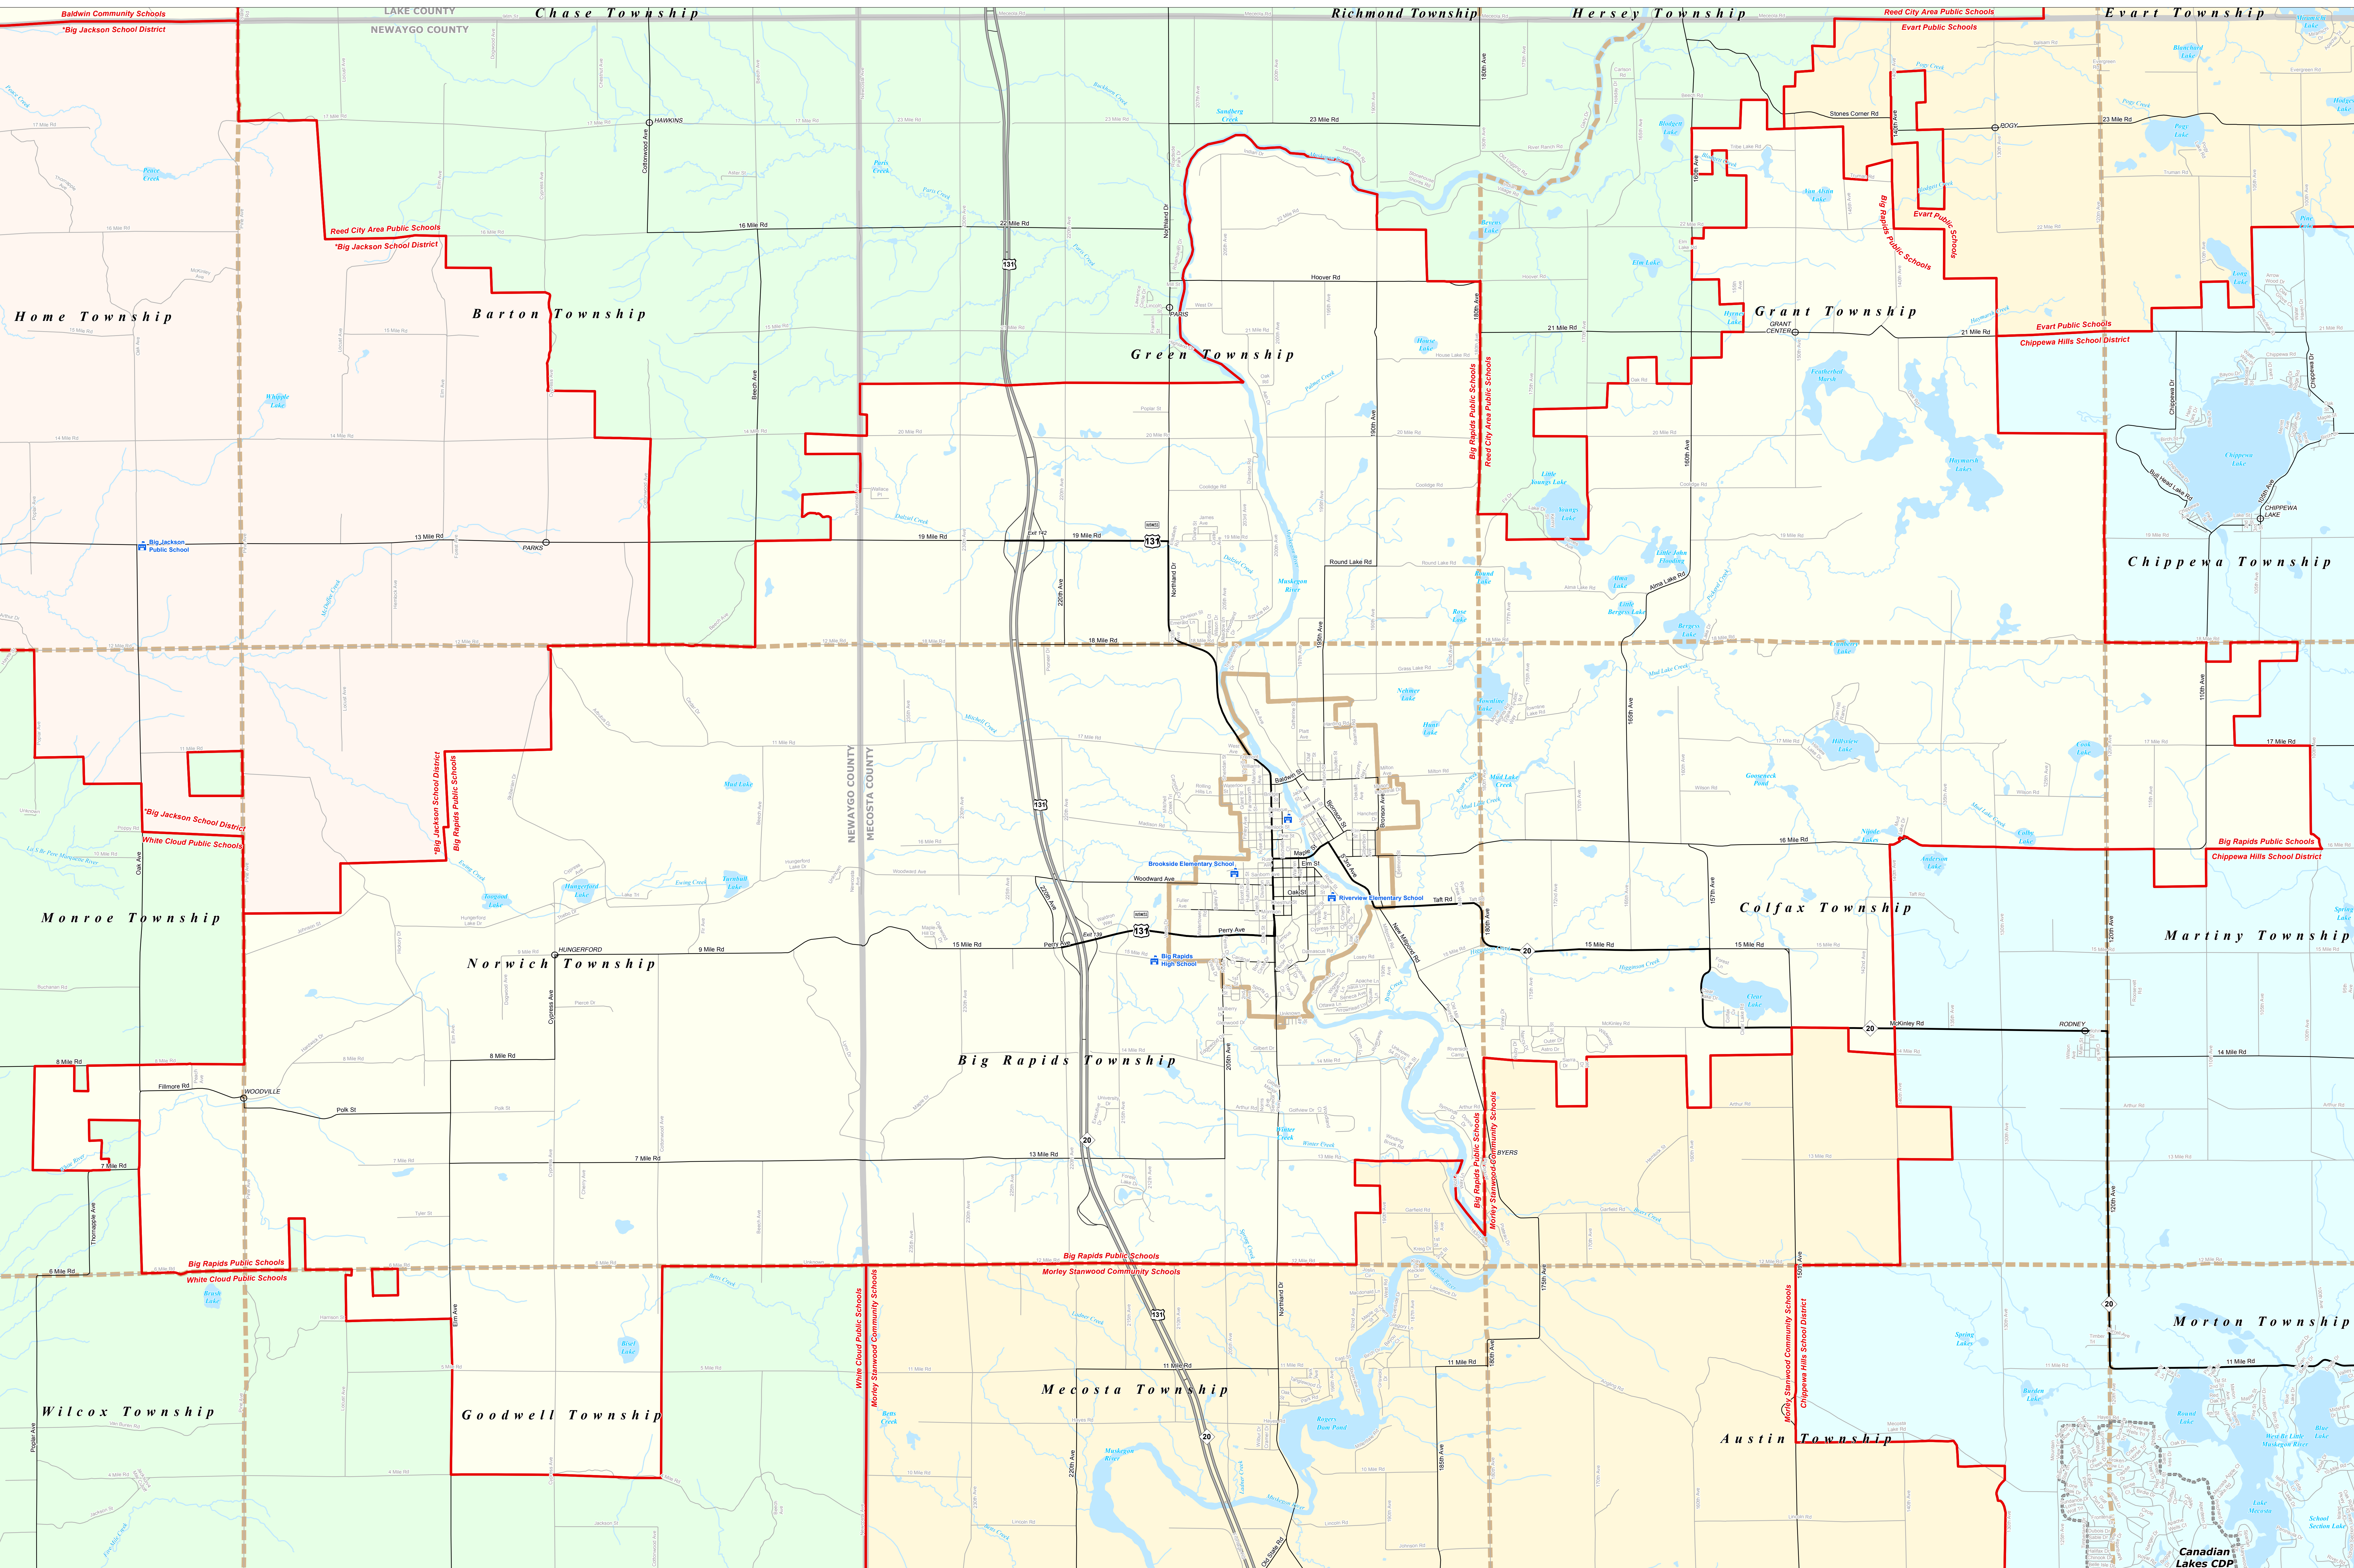

BIG RAPIDS PUBLIC SCHOOLS

Mecosta-Osceola ISD

0 0.25 0.5 1 Miles

Legend	
School District	School
County	Freeway
City	Primary Road
Township	Local Road
Village	Water Feature
Census Designated Place	River, Stream, or Drain
Railroad